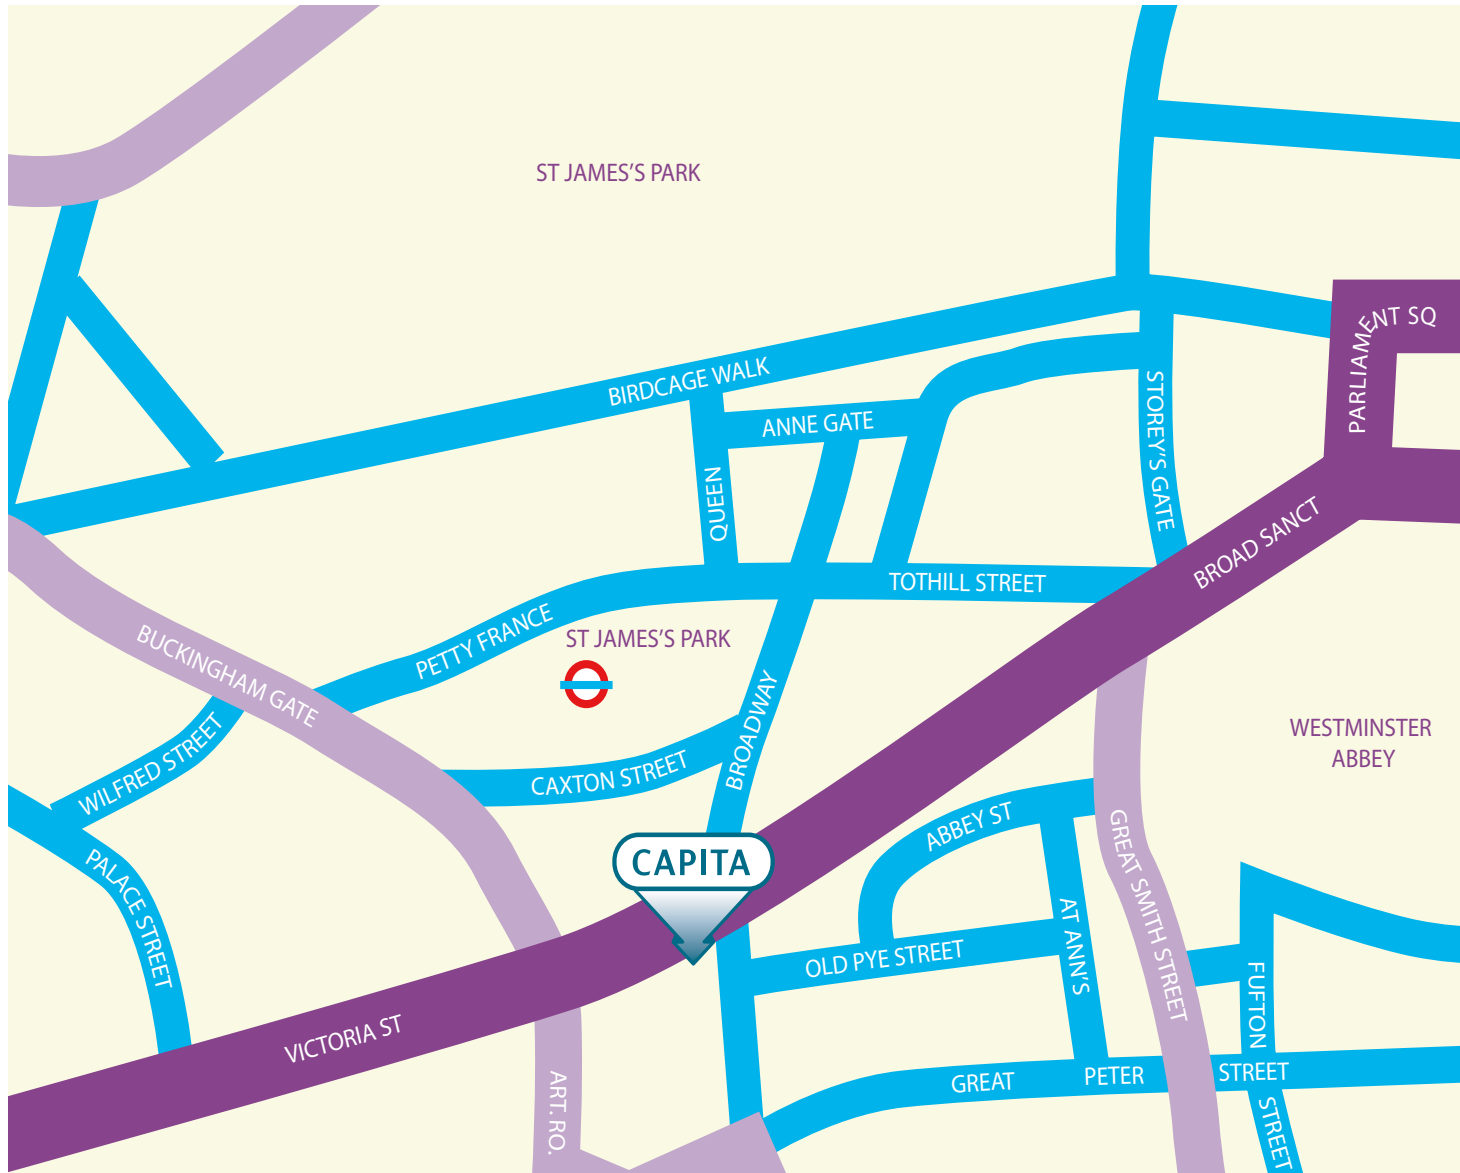

where are we?

## HOW TO FIND US : LONDON

71 Victoria Street  
London  
SW1H 0XA

Tel: 020 7799 1525  
Email: [marketing@capita.co.uk](mailto:marketing@capita.co.uk)

Nearest tube station: St James Park, Victoria, Westminster